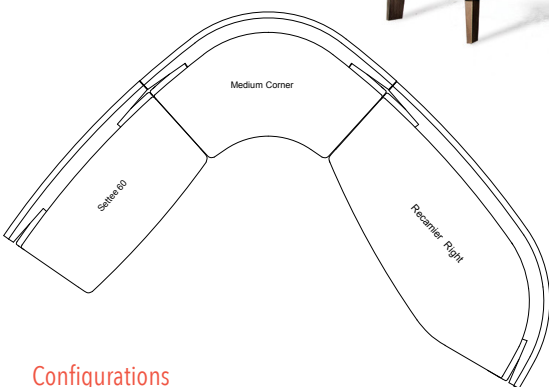

REGATTA SECTIONAL

Regatta emerged from a self-imposed design assignment to explore the concept of the sectional seating system.

This collection of curvaceous forms comes together to create infinite and scalable configurations suitable for almost any setting. Each piece has a gentle arc along its back that aligns with others to create a grand embracing arc. These arcs combine with tighter bends to provide a continuous welcoming flow at every turn. The backs align to form an aperture keeping the group open and dynamic from all perspectives.

Float them individually or link them together into a flotilla of comfort.

Handcrafted in California

Configurations

Configurations

Recamier Left
91"W x 41.5"D x 31"H

Recamier Right
91"W x 41.5"D x 31"H

Corner Chaise Left
66"W x 51"D x 31"H

Corner Chaise Right
66"W x 51"D x 31"H

Settee 36
36"W x 31.5"D x 31"H

Settee 60
60"W x 33.25"D x 31"H

Chaise 42
42"W x 64.5"D x 31"H

Settee 48
48"W x 32.25"D x 31"H

Settee 72
72"W x 34.5"D x 32"H

Medium Corner
69"W x 36.5"D x 31"H

Small Corner
51 3/4"W x 34"D x 31"H

Armlet
13"W x 27"D x 23"H

Ottoman
30"W x 27"D x 16.5"H

Three different pillow sizes in any combination or quantity.

Pillow A - 24"W x 17"H, 4 Box

Pillow B - 21"W x 12"H, 3 Box