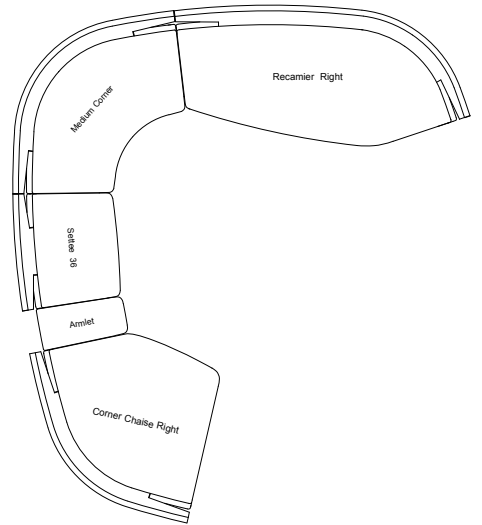

REGATTA SECTIONAL

Regatta emerged from a self-imposed design assignment to explore the concept of the sectional seating system.

This collection of curvaceous forms comes together to create infinite and scalable configurations suitable for almost any setting. Each piece has a gentle arc along its back that aligns with others to create a grand embracing arc. These arcs combine with tighter bends to provide a continuous welcoming flow at every turn. The backs align to form an aperture keeping the group open and dynamic from all perspectives.

Float them individually or link them together into a flotilla of comfort.

Handcrafted in California

Configurations

Configurations

Recamier Left
91"W x 41.5"D x 31"H

Recamier Right
91"W x 41.5"D x 31"H

Corner Chaise Left
66"W x 51"D x 31"H

Corner Chaise Right
66"W x 51"D x 31"H

Settee 36
36"W x 31.5"D x 31"H

Settee 60
60"W x 33.25"D x 31"H

Chaise 42
42"W x 64.5"D x 31"H

Settee 48
48"W x 32.25"D x 31"H

Settee 72
72"W x 34.5"D x 32"H

Medium Corner
69"W x 36.5"D x 31"H

Small Corner
51 3/4"W x 34"D x 31"H

Armlet
13"W x 27"D x 23"H

Ottoman
30"W x 27"D x 16.5"H

Three different pillow sizes in any combination or quantity.

Pillow A - 24"W x 17"H, 4 Box

Pillow B - 21"W x 12"H, 3 Box