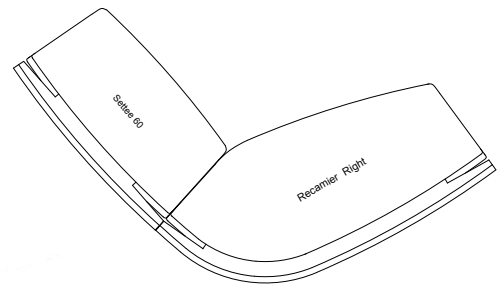

REGATTA SECTIONAL

Regatta emerged from a self-imposed design assignment to explore the concept of the sectional seating system.

This collection of curvaceous forms comes together to create infinite and scalable configurations suitable for almost any setting. Each piece has a gentle arc along its back that aligns with others to create a grand embracing arc. These arcs combine with tighter bends to provide a continuous welcoming flow at every turn. The backs align to form an aperture keeping the group open and dynamic from all perspectives.

Float them individually or link them together into a flotilla of comfort.

Handcrafted in California

Configurations

Configurations

Recamier Left
91"W x 41.5"D x 31"H

Recamier Right
91"W x 41.5"D x 31"H

Corner Chaise Left
66"W x 51"D x 31"H

Corner Chaise Right
66"W x 51"D x 31"H

Settee 36
36"W x 31.5"D x 31"H

Settee 60
60"W x 33.25"D x 31"H

Chaise 42
42"W x 64.5"D x 31"H

Settee 48
48"W x 32.25"D x 31"H

Settee 72
72"W x 34.5"D x 32"H

Medium Corner
69"W x 36.5"D x 31"H