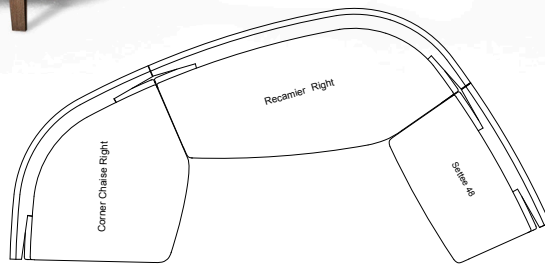

REGATTA SECTIONAL

Regatta emerged from a self-imposed design assignment to explore the concept of the sectional seating system.

This collection of curvaceous forms comes together to create infinite and scalable configurations suitable for almost any setting. Each piece has a gentle arc along its back that aligns with others to create a grand embracing arc. These arcs combine with tighter bends to provide a continuous welcoming flow at every turn. The backs align to form an aperture keeping the group open and dynamic from all perspectives.

Float them individually or link them together into a flotilla of comfort.

Handcrafted in California

Configurations

Configurations

Recamier Left
91"W x 41.5"D x 31"H

Recamier Right
91"W x 41.5"D x 31"H

Corner Chaise Left
66"W x 51"D x 31"H

Corner Chaise Right
66"W x 51"D x 31"H

Settee 36
36"W x 31.5"D x 31"H

Settee 60
60"W x 33.25"D x 31"H

Chaise 42
42"W x 64.5"D x 31"H

Settee 48
48"W x 32.25"D x 31"H

Settee 72
72"W x 34.5"D x 32"H

Medium Corner
69"W x 36.5"D x 31"H

Small Corner
51 3/4"W x 34"D x 31"H

Armlet
13"W x 27"D x 23"H

Ottoman
30"W x 27"D x 16.5"H

Three different pillow sizes in any combination or quantity.

Pillow A - 24"W x 17"H, 4 Box

Pillow B - 21"W x 12"H, 3 Box