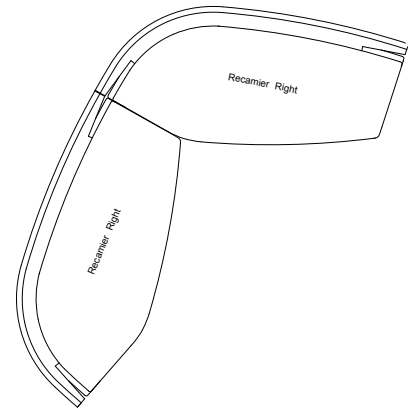

REGATTA SECTIONAL

Regatta emerged from a self-imposed design assignment to explore the concept of the sectional seating system.

This collection of curvaceous forms comes together to create infinite and scalable configurations suitable for almost any setting. Each piece has a gentle arc along its back that aligns with others to create a grand embracing arc. These arcs combine with tighter bends to provide a continuous welcoming flow at every turn. The backs align to form an aperture keeping the group open and dynamic from all perspectives.

Float them individually or link them together into a flotilla of comfort.

Handcrafted in California

Configurations

Configurations

Recamier Left
91"W x 41.5"D x 31"H

Recamier Right
91"W x 41.5"D x 31"H

Corner Chaise Left
66"W x 51"D x 31"H

Corner Chaise Right
66"W x 51"D x 31"H

Settee 36
36"W x 31.5"D x 31"H

Settee 60
60"W x 33.25"D x 31"H

Chaise 42
42"W x 64.5"D x 31"H

Settee 48
48"W x 32.25"D x 31"H

Settee 72
72"W x 34.5"D x 32"H

Medium Corner
69"W x 36.5"D x 31"H

Pillow C - 22"W x 22"H, 2